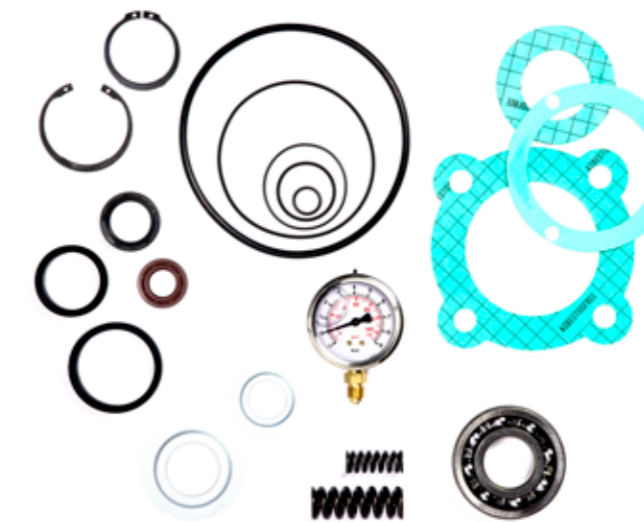

PUMPS

Mono screw pump · *Pompe monovite*

Gear pumps · *Pompe ad ingranaggi*

Centrifugal pumps · *Pompe centrifughe*

Multistage pumps · *Pompe multistadio*

Three screw pumps
Pompe a tre viti

SPARE PARTS

Impellers in marine bronze · *Giranti in bronzo*

Elastic couplings · *Giunti elastici*

Pump shaft, wear rings, bushes and covers
Assi, anelli di usura, boccole

Gaskets, o-rings, seal rings, bearings
Guarnizioni, o-rings, anelli di tenuta, cuscinetti

Mechanical seals
Tenute meccaniche