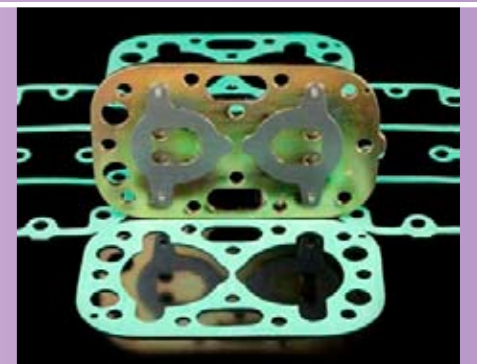

COMPONENTS AND SOLUTIONS FOR FLUID HANDLING

Centrifugal pumps spare parts  
*Parti di ricambio per pompe centrifughe*

Spare parts for screw pumps and gear pumps  
*Ricambi per pompe a viti e ad ingranaggi.*

Single mechanical seal, bellows type and balanced type;  
cartridge mechanical seal in alumina, graphite, silicium carbide  
and tungstene carbide  
*Tenute meccaniche singole a molla, a soffietto, bilanciate  
e a cartuccia in ceramica, grafite, carburo di silicio,  
carburo di tungsteno*

Bushes, shaft sleeves and wear rings  
*Boccole, camicie d'albero e anelli usura*

Screw set and Gear set  
*Terne di viti e coppie d'ingranaggi*

Gaskets in PTFE and graflex,  
o-rings in NBR, EPDM, viton and kalrez  
*Guarnizioni piane in carta, PTFE e  
graflex, o-rings in NBR, EPDM, viton e  
kalrez.*