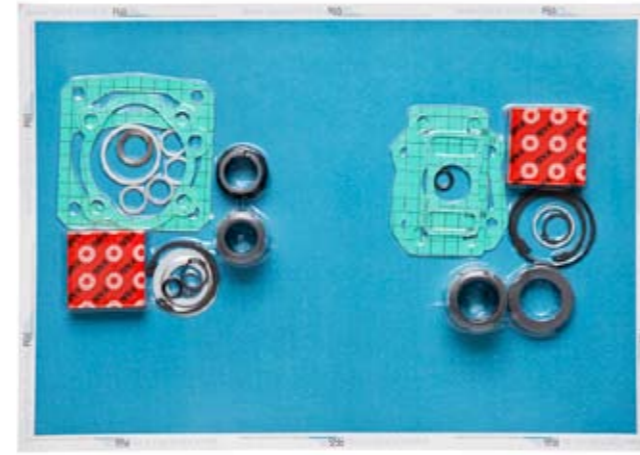

COMPONENTS AND SOLUTIONS FOR FLUID HANDLING

Centrifugal pumps spare parts  
*Parti di ricambio per pompe centrifughe*

Spare parts for screw pumps and gear pumps  
*Ricambi per pompe a viti e ad ingranaggi.*

Single mechanical seal, bellows type and balanced type;  
cartridge mechanical seal in alumina, graphite, silicium carbide  
and tungstene carbide  
*Tenute meccaniche singole a molla, a soffietto, bilanciate  
e a cartuccia in ceramica, grafite, carburo di silicio,  
carburo di tungsteno*

Bushes, shaft sleeves and wear rings  
*Boccole, camicie d'albero e anelli usura*

Screw set and Gear set  
*Terne di viti e coppie d'ingranaggi*

Gaskets in PTFE and graflex,  
o-rings in NBR, EPDM, viton and kalrez  
*Guarnizioni piane in carta, PTFE e  
graflex, o-rings in NBR, EPDM, viton e  
kalrez.*